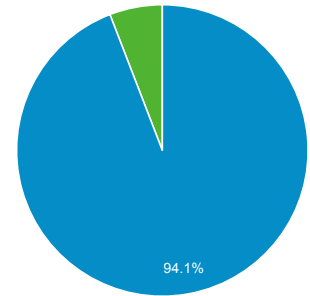

Nov 29, 2016 - Dec 29, 2016

Audience Overview

All Users
100.00% Sessions

Overview

Sessions 7,895,462	Users 689,353	Pageviews 21,952,316
Pages / Session 2.78	Avg. Session Duration 00:08:18	Bounce Rate 44.85%
% New Sessions 5.84%		

■ Returning Visitor ■ New Visitor

Language	Sessions	% Sessions
1. en-us	6,160,540	78.03%
2. en-gb	869,636	11.01%
3. mk-mk	339,427	4.30%
4. sr	85,798	1.09%
5. de	62,021	0.79%
6. en	41,230	0.52%
7. hr-hr	37,576	0.48%
8. de-de	29,914	0.38%
9. sr-rs	21,725	0.28%
10. hr	21,173	0.27%