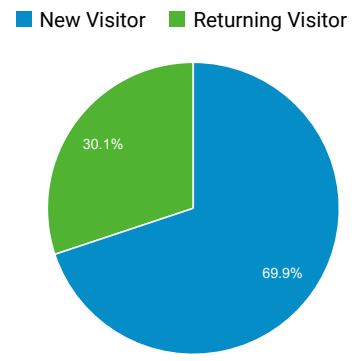

## Audience Overview

**All Users**  
100.00% Users

Jan 1, 2011 - Dec 31, 2020

### Overview

<b>Users</b> 44,373,952	<b>New Users</b> 42,927,688	<b>Sessions</b> 709,696,826
<b>Number of Sessions per User</b> 15.99	<b>Pageviews</b> 2,167,330,275	<b>Pages / Session</b> 3.05
<b>Avg. Session Duration</b> 00:07:54	<b>Bounce Rate</b> 46.42%	