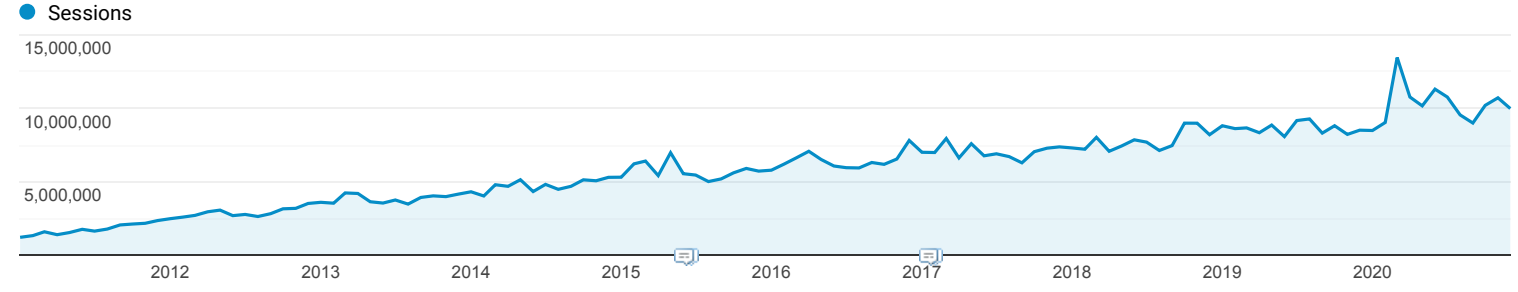

## Audience Overview

**All Users**  
100.00% Users

Jan 1, 2011 - Dec 31, 2020

### Overview

<b>Users</b> 44,373,952	<b>New Users</b> 42,927,688	<b>Sessions</b> 709,696,826
<b>Number of Sessions per User</b> 15.99	<b>Pageviews</b> 2,167,330,275	<b>Pages / Session</b> 3.05
<b>Avg. Session Duration</b> 00:07:54	<b>Bounce Rate</b> 46.42%	