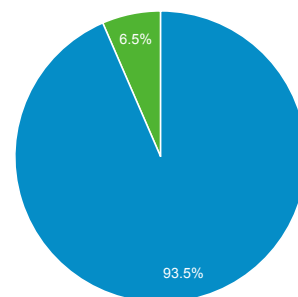

## Overview

Sessions  
**6,972,522**

Users  
**634,069**

Pageviews  
**17,290,099**

Pages / Session  
**2.48**

Avg. Session Duration  
**00:05:57**

Bounce Rate  
**65.93%**

% New Sessions  
**6.49%**

Returning Visitor New Visitor

Language	Sessions	% Sessions
1. en-us	5,679,731	81.46%
2. en-gb	468,004	6.71%
3. mk-mk	339,781	4.87%
4. en	111,414	1.60%
5. de	46,007	0.66%
6. sr	40,098	0.58%
7. hr-hr	28,838	0.41%
8. de-de	25,902	0.37%
9. mk	24,920	0.36%
10. sr-rs	16,451	0.24%