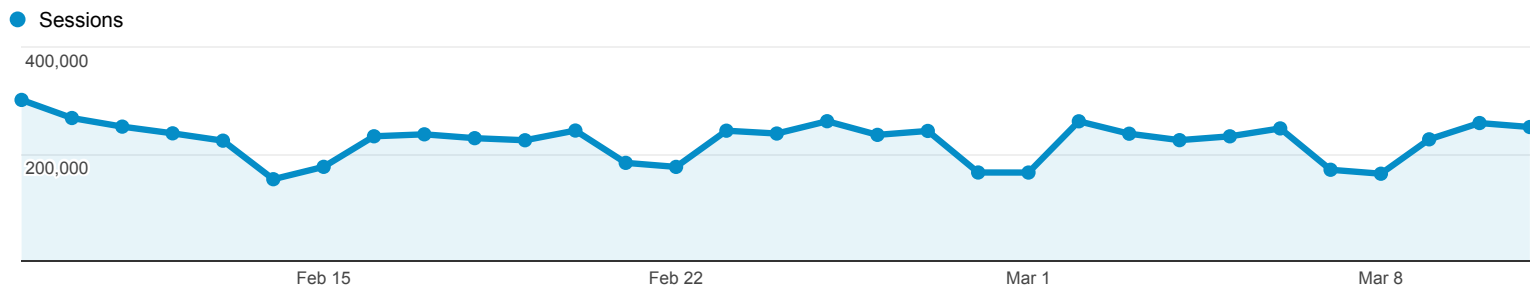

# Audience Overview

All Sessions  
100.00%

## Overview

Sessions  
**6,972,522**

Users  
**634,069**

Pageviews  
**17,290,099**

Pages / Session  
**2.48**

Avg. Session Duration  
**00:05:57**

Bounce Rate  
**65.93%**

% New Sessions  
**6.49%**