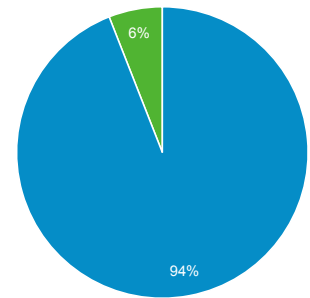

# Audience Overview

All Users  
100.00% Sessions

## Overview

Sessions  
6,685,430

Users  
608,354

Pageviews  
17,921,003

Pages / Session  
2.68

Avg. Session Duration  
00:07:37

Bounce Rate  
46.75%

% New Sessions  
5.94%

Returning Visitor New Visitor

Language	Sessions	% Sessions
1. en-us	5,284,064	79.04%
2. en-gb	690,451	10.33%
3. mk-mk	297,074	4.44%
4. sr	66,821	1.00%
5. de	48,711	0.73%
6. en	37,456	0.56%
7. hr-hr	31,440	0.47%
8. de-de	21,793	0.33%
9. sr-rs	18,218	0.27%
10. hr	17,200	0.26%