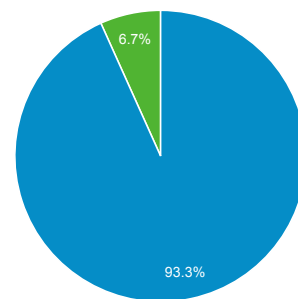

Apr 22, 2014 - May 22, 2014

Audience Overview

All Sessions
100.00%

Overview

Sessions
5,244,558

Users
512,305

Pageviews
12,072,591

Pages / Session
2.30

Avg. Session Duration
00:05:28

Bounce Rate
67.85%

% New Sessions
6.71%

Returning Visitor (blue) New Visitor (green)

Language	Sessions	% Sessions
1. en-us	4,303,523	82.06%
2. en-gb	261,347	4.98%
3. mk-mk	250,938	4.78%
4. en	162,710	3.10%
5. de	31,482	0.60%
6. mk	25,062	0.48%
7. sr	21,897	0.42%
8. de-de	19,516	0.37%
9. hr-hr	17,714	0.34%
10. en-mk	11,735	0.22%