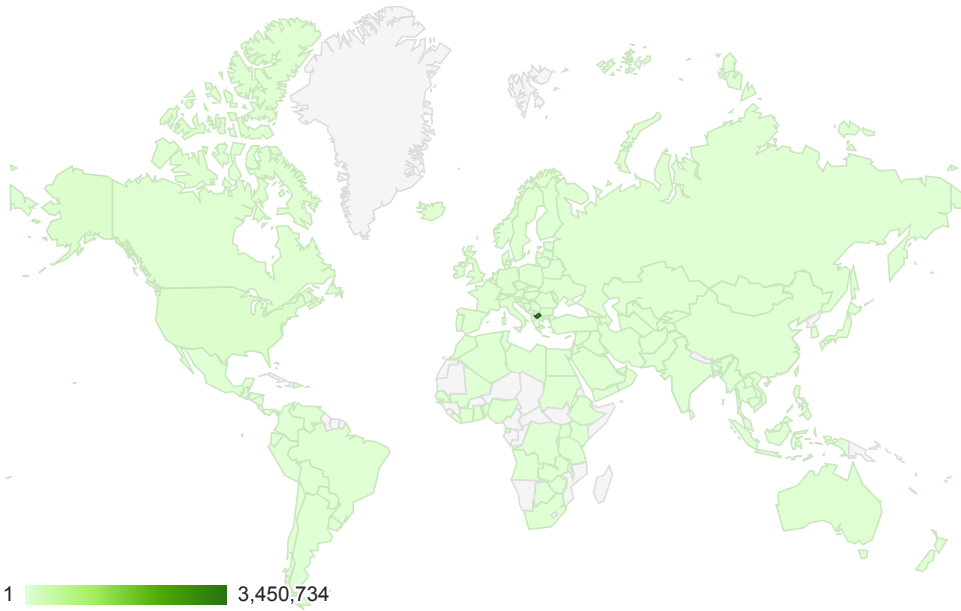

Location

% of visits: 100.00%

Map Overlay

Site Usage

Visits 4,006,576 % of Total: 100.00% (4,006,576)	Pages / Visit 2.02 Site Avg: 2.02 (0.00%)	Avg. Visit Duration 00:04:43 Site Avg: 00:04:43 (0.00%)	% New Visits 7.78% Site Avg: 7.78% (0.00%)	Bounce Rate 70.87% Site Avg: 70.87% (0.00%)
---	--	--	---	--

Country / Territory	Visits	Pages / Visit	Avg. Visit Duration	% New Visits	Bounce Rate
1. Macedonia [FYROM]	3,450,734	2.04	00:04:40	7.59%	70.82%
2. (not set)	97,087	2.09	00:09:19	7.03%	65.51%
3. United States	81,834	1.84	00:03:56	7.91%	73.95%
4. Germany	43,168	1.98	00:05:03	8.61%	70.08%
5. Bulgaria	30,742	2.17	00:04:46	8.93%	67.88%
6. United Kingdom	25,715	1.57	00:03:19	24.00%	77.74%
7. Slovenia	20,486	1.96	00:04:09	7.60%	68.91%
8. Switzerland	20,432	1.76	00:03:25	9.16%	72.69%
9. Canada	18,852	1.83	00:03:59	10.38%	74.52%
10. Australia	18,009	1.88	00:03:42	10.25%	72.22%
11. Italy	17,638	1.94	00:04:16	8.53%	72.37%
12. Netherlands	15,480	1.78	00:03:45	5.03%	77.38%
13. Austria	14,985	2.13	00:04:53	6.80%	66.97%
14. Sweden	14,656	1.88	00:03:24	8.41%	70.72%
15. Denmark	12,520	1.58	00:03:35	5.91%	81.26%
16. Greece	12,249	1.66	00:03:51	8.16%	75.01%
17. Belgium	11,953	1.91	00:05:27	6.98%	71.46%
18. Serbia	10,716	1.73	00:03:05	17.55%	73.98%
19. France	10,375	2.00	00:04:31	7.61%	70.63%
20. Czech Republic	9,944	1.70	00:04:11	5.02%	70.84%