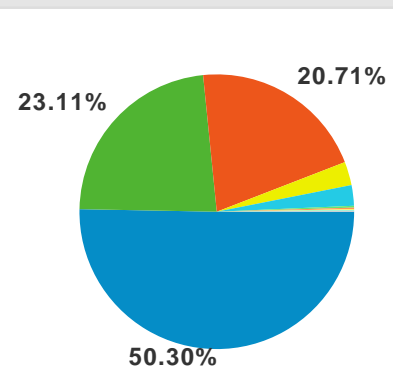

**858,890 visits used 54 browsers**

Site Usage

<b>Visits</b> <b>858,890</b> % of Site Total: 100.00%	<b>Pages/Visit</b> <b>1.77</b> Site Avg: 1.77 (0.00%)	<b>Avg. Time on Site</b> <b>00:05:16</b> Site Avg: 00:05:16 (0.00%)	<b>% New Visits</b> <b>9.27%</b> Site Avg: 9.24% (0.30%)	<b>Bounce Rate</b> <b>74.39%</b> Site Avg: 74.39% (0.00%)
--	--	--	---	--

Browser	Visits	Visits
Firefox	431,986	50.30%
Internet Explorer	198,515	23.11%
Chrome	177,871	20.71%
Opera	23,788	2.77%
Safari	20,770	2.42%
Opera Mini	1,847	0.22%
Mozilla Compatible Agent	1,484	0.17%
Mozilla	846	0.10%
Lunascape	699	0.08%
BlackBerry9700	175	0.02%
SeaMonkey	106	0.01%
BlackBerry8900	105	0.01%
Konqueror	97	0.01%
HTC_P3700 Opera	93	0.01%
(not set)	81	0.01%
BlackBerry9000	78	0.01%
BlackBerry8520	72	0.01%
HTC_HD2_T8585 Opera	67	0.01%
HTC_Touch_Diamond2_T5353 Opera	36	> 0.00%
Netscape	22	> 0.00%
SAMSUNG-S8000	18	> 0.00%
mozilla	17	> 0.00%