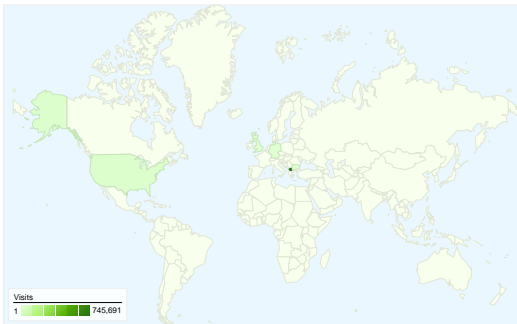

**Site Usage**

**858,890** Visits

**74.39%** Bounce Rate

**1,515,951** Pageviews

**00:05:16** Avg. Time on Site

**1.77** Pages/Visit

**9.24%** % New Visits

**Visitors Overview**

**Visitors**  
**116,734**

**Traffic Sources Overview**

**Map Overlay**

**Content Overview**

Pages	Pageviews	% Pageviews
/index.psp	927,123	61.16%
/topic/sport	76,731	5.06%
/topic/makedonija	37,871	2.50%
/topic/sport2	27,366	1.81%
/topic/newest	25,738	1.70%

1 - 111 of 111

**All traffic sources sent a total of 858,890 visits**

 **54.23% Direct Traffic**

 **10.45% Referring Sites**

 **35.32% Search Engines**

- **Direct Traffic**  
465,798.00 (54.23%)
- **Search Engines**  
303,355.00 (35.32%)
- **Referring Sites**  
89,737.00 (10.45%)

## Top Traffic Sources

Sources	Visits	% visits	Keywords	Visits	% visits
(direct) ((none))	465,798	54.23%	time.mk	75,129	24.77%
google (organic)	284,548	33.13%	time mk	28,212	9.30%
time.mk (referral)	16,449	1.92%	time.com.mk	13,684	4.51%
facebook.com (referral)	15,169	1.77%	www.time.mk	11,341	3.74%
google.com (referral)	11,496	1.34%	www.time.com.mk	4,235	1.40%