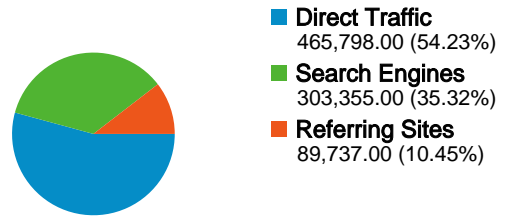

Traffic Sources Overview