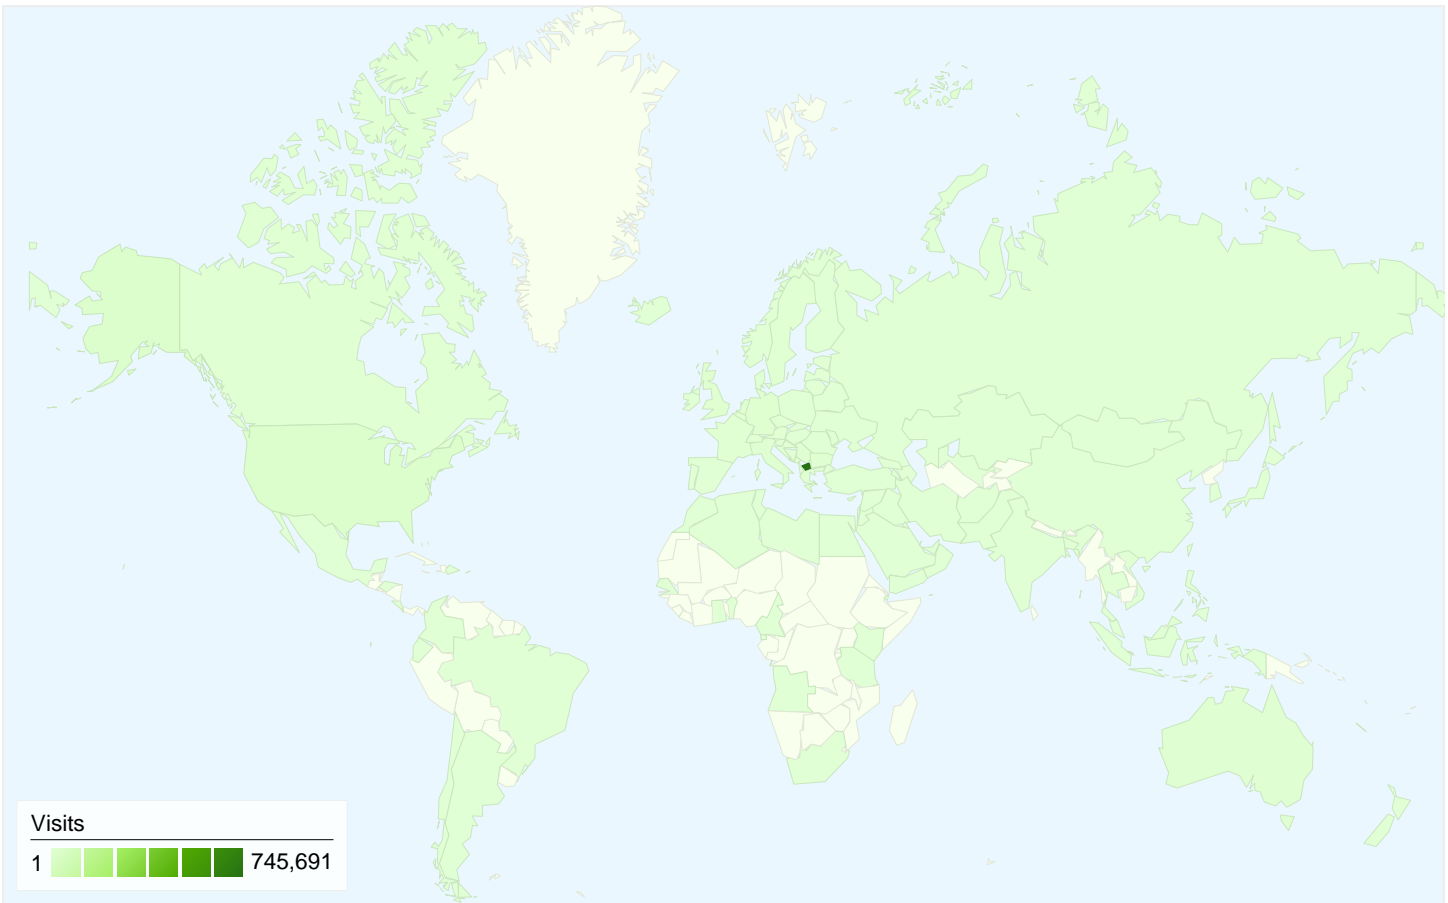

**Visitors**  
**116,734**

**Traffic Sources Overview**

**Map Overlay**

**Content Overview**

Pages	Pageviews	% Pageviews
/index.psp	927,123	61.16%
/topic/sport	76,731	5.06%
/topic/makedonija	37,871	2.50%
/topic/sport2	27,366	1.81%
/topic/newest	25,738	1.70%

## 116,734 people visited this site

 **858,890** Visits

 **116,734** Absolute Unique Visitors

 **1,515,951** Pageviews

 **1.77** Average Pageviews

 **00:05:16** Time on Site

 **74.39%** Bounce Rate

 **9.24%** New Visits

**858,890 visits came from 111 countries/territories**

Site Usage

Country/Territory	Visits	Pages/Visit	Avg. Time on Site	% New Visits	Bounce Rate
Macedonia [FYROM]	745,691	1.79	00:05:04	9.18%	73.52%
United States	18,690	1.50	00:03:30	9.01%	83.38%
Bulgaria	8,295	1.94	00:06:25	10.39%	77.60%
Germany	8,086	1.56	00:03:37	12.81%	77.75%
United Kingdom	6,706	2.03	00:25:18	8.16%	81.85%
Netherlands	6,581	1.29	00:02:06	3.08%	87.37%
Italy	5,881	1.52	00:03:04	5.63%	80.17%
Serbia	4,848	1.51	00:02:24	14.52%	78.65%
Australia	4,555	1.59	00:04:52	8.76%	78.99%

1 - 111 of 111

**All traffic sources sent a total of 858,890 visits**

 **54.23% Direct Traffic**

 **10.45% Referring Sites**

 **35.32% Search Engines**

- **Direct Traffic**  
465,798.00 (54.23%)
- **Search Engines**  
303,355.00 (35.32%)
- **Referring Sites**  
89,737.00 (10.45%)