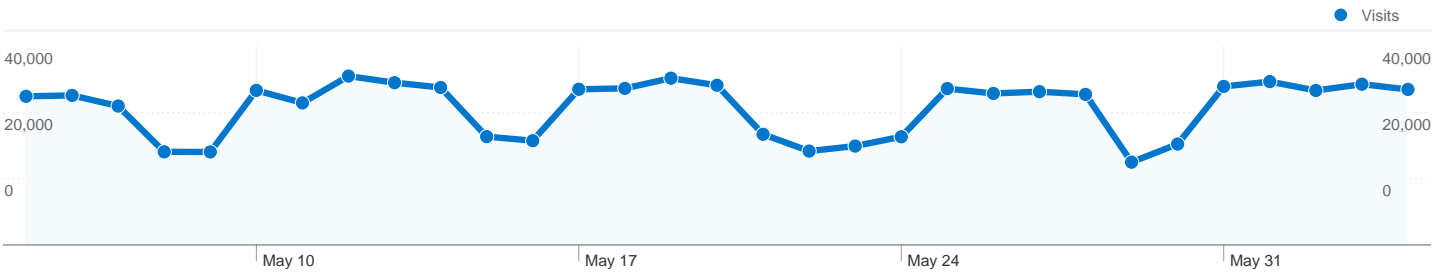

All traffic sources sent a total of 858,890 visits

54.23% Direct Traffic

10.45% Referring Sites

35.32% Search Engines

- **Direct Traffic**
  465,798.00 (54.23%)
- **Search Engines**
  303,355.00 (35.32%)
- **Referring Sites**
  89,737.00 (10.45%)

Top Traffic Sources

Sources	Visits	% visits	Keywords	Visits	% visits
(direct) ((none))	465,798	54.23%	time.mk	75,129	24.77%
google (organic)	284,548	33.13%	time mk	28,212	9.30%
time.mk (referral)	16,449	1.92%	time.com.mk	13,684	4.51%
facebook.com (referral)	15,169	1.77%	www.time.mk	11,341	3.74%
google.com (referral)	11,496	1.34%	www.time.com.mk	4,235	1.40%