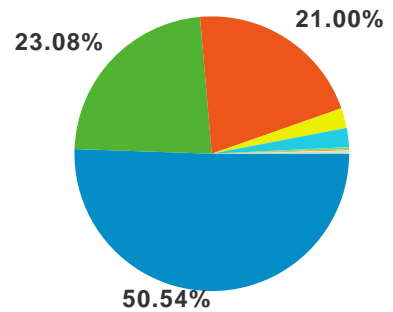

65,653 visits used 32 browsers

Site Usage

Visits 65,653 Previous: 43,093 (52.35%)	Pages/Visit 1.74 Previous: 1.76 (-0.95%)	Avg. Time on Site 00:05:08 Previous: 00:05:41 (-9.84%)	% New Visits 8.55% Previous: 10.39% (-17.70%)	Bounce Rate 74.96% Previous: 73.98% (1.33%)
--	---	---	--	--

Browser	Visits	Visits	Visits
Firefox			
June 7, 2010 - June 8, 2010	33,184	50.54%	23.08%
June 5, 2010 - June 6, 2010	22,195	51.50%	
Internet Explorer			
June 7, 2010 - June 8, 2010	15,155	23.08%	21.00%
June 5, 2010 - June 6, 2010	7,613	17.67%	
Chrome			
June 7, 2010 - June 8, 2010	13,789	21.00%	50.54%
June 5, 2010 - June 6, 2010	10,177	23.62%	
Safari			
June 7, 2010 - June 8, 2010	1,547	2.36%	3.06%
June 5, 2010 - June 6, 2010	1,317	3.06%	
Opera			
June 7, 2010 - June 8, 2010	1,472	2.24%	0.31%
June 5, 2010 - June 6, 2010	1,380	3.20%	
Opera Mini			
June 7, 2010 - June 8, 2010	146	0.22%	0.17%
June 5, 2010 - June 6, 2010	135	0.31%	
Mozilla Compatible Agent			
June 7, 2010 - June 8, 2010	111	0.17%	0.31%
June 5, 2010 - June 6, 2010	135	0.31%	
Mozilla			