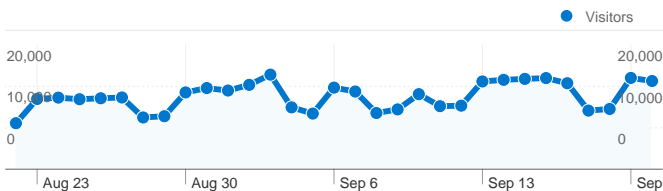

Visitors Overview

Visitors
141,939

Content Overview

Pages	Pageviews	% Pageviews
/index.psp	1,105,702	60.24%
/topic/sport	95,514	5.20%
/topic/sport2	44,118	2.40%
/topic/makedonija	40,045	2.18%
/topic/sport3	30,286	1.65%