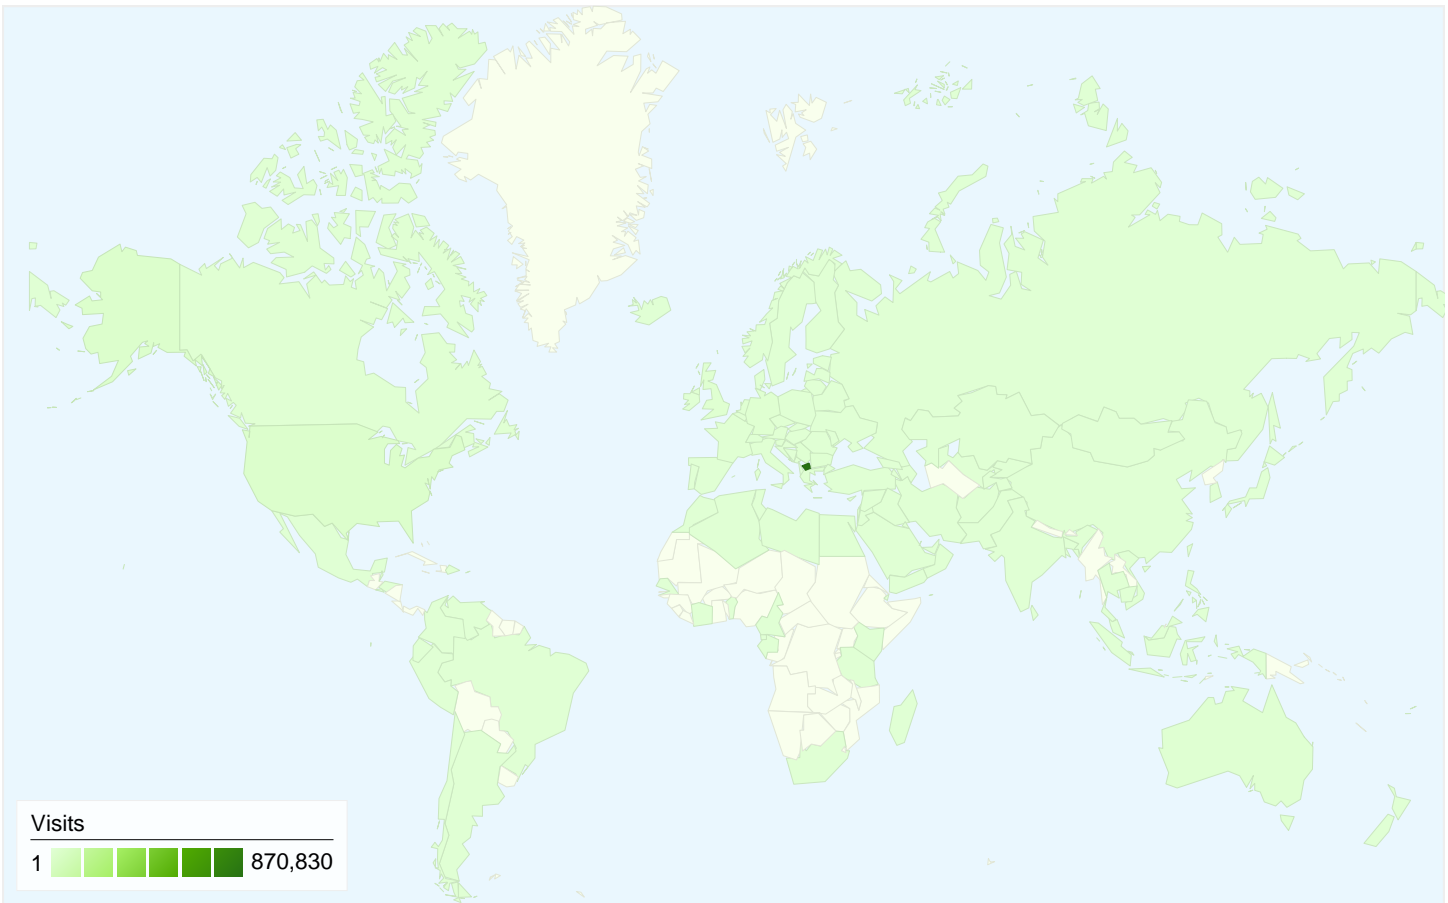

Site Usage

1,000,335 Visits

75.86% Bounce Rate

1,835,461 Pageviews

00:05:20 Avg. Time on Site

1.83 Pages/Visit

10.10% % New Visits

Map Overlay

Traffic Sources Overview

Visitors Overview

Visitors
141,939

Content Overview

Pages	Pageviews	% Pageviews
/index.psp	1,105,702	60.24%
/topic/sport	95,514	5.20%
/topic/sport2	44,118	2.40%
/topic/makedonija	40,045	2.18%
/topic/sport3	30,286	1.65%

1,000,335 visits came from 118 countries/territories

Site Usage

Country/Territory	Visits	Pages/Visit	Avg. Time on Site	% New Visits	Bounce Rate
Macedonia [FYROM]	870,830	1.86	00:05:09	9.93%	75.27%
United States	20,978	1.52	00:02:59	12.71%	82.95%
Germany	9,828	1.57	00:04:17	11.21%	79.99%
United Kingdom	8,133	1.65	00:20:36	9.12%	84.21%
Bulgaria	7,442	2.30	00:07:32	16.92%	69.62%
Netherlands	7,260	1.26	00:01:41	3.80%	90.06%
Greece	6,424	1.50	00:03:33	12.33%	81.18%
Serbia	5,502	1.63	00:02:26	12.67%	80.01%
Slovenia	5,474	1.60	00:06:37	7.69%	80.14%

All traffic sources sent a total of 1,000,335 visits

54.34% Direct Traffic

10.53% Referring Sites

35.09% Search Engines

- **Direct Traffic**
543,573.00 (54.34%)
- **Search Engines**
351,041.00 (35.09%)
- **Referring Sites**
105,385.00 (10.53%)
- **Other**
336 (0.03%)