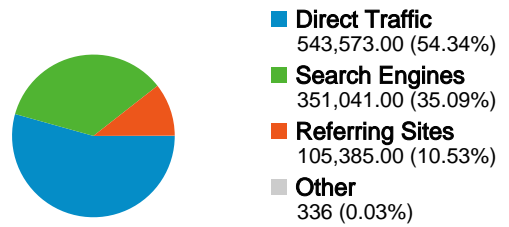

Traffic Sources Overview