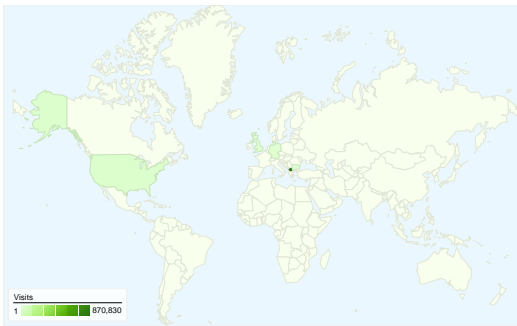

Site Usage

1,000,335 Visits

75.86% Bounce Rate

1,835,461 Pageviews

00:05:20 Avg. Time on Site

1.83 Pages/Visit

10.10% % New Visits

Map Overlay

1,000,335 visits came from 118 countries/territories

Site Usage

Country/Territory	Visits	Pages/Visit	Avg. Time on Site	% New Visits	Bounce Rate
Macedonia [FYROM]	870,830	1.86	00:05:09	9.93%	75.27%
United States	20,978	1.52	00:02:59	12.71%	82.95%
Germany	9,828	1.57	00:04:17	11.21%	79.99%
United Kingdom	8,133	1.65	00:20:36	9.12%	84.21%
Bulgaria	7,442	2.30	00:07:32	16.92%	69.62%
Netherlands	7,260	1.26	00:01:41	3.80%	90.06%
Greece	6,424	1.50	00:03:33	12.33%	81.18%
Serbia	5,502	1.63	00:02:26	12.67%	80.01%
Slovenia	5,474	1.60	00:06:37	7.69%	80.14%

All traffic sources sent a total of 1,000,335 visits

54.34% Direct Traffic

10.53% Referring Sites

35.09% Search Engines

- **Direct Traffic**
543,573.00 (54.34%)
- **Search Engines**
351,041.00 (35.09%)
- **Referring Sites**
105,385.00 (10.53%)
- **Other**
336 (0.03%)

Top Traffic Sources

Sources	Visits	% visits	Keywords	Visits	% visits
(direct) ((none))	543,573	54.34%	time.mk	96,578	27.51%
google (organic)	327,635	32.75%	time mk	36,762	10.47%
facebook.com (referral)	35,217	3.52%	time.com.mk	14,148	4.03%
google.com (referral)	16,546	1.65%	www.time.mk	12,558	3.58%
bing (organic)	7,495	0.75%	http://www.time.mk/	8,145	2.32%