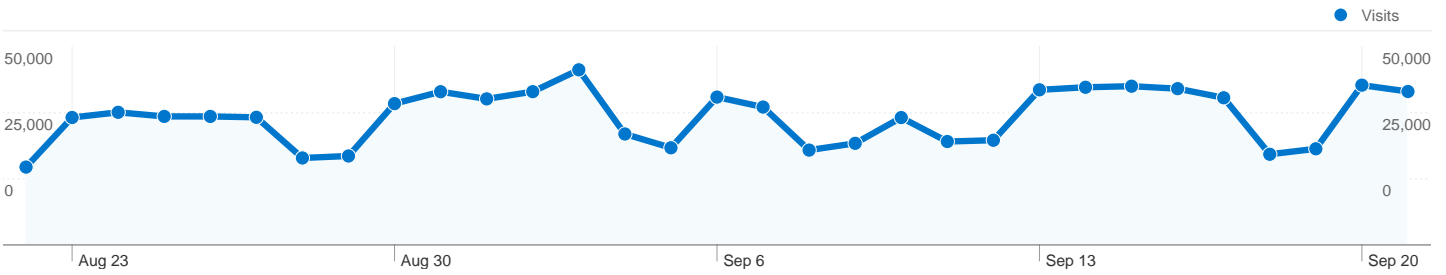

All traffic sources sent a total of 1,000,335 visits

54.34% Direct Traffic

10.53% Referring Sites

35.09% Search Engines

- **Direct Traffic**
  543,573.00 (54.34%)
- **Search Engines**
  351,041.00 (35.09%)
- **Referring Sites**
  105,385.00 (10.53%)
- **Other**
  336 (0.03%)

Top Traffic Sources

Sources	Visits	% visits	Keywords	Visits	% visits
(direct) ((none))	543,573	54.34%	time.mk	96,578	27.51%
google (organic)	327,635	32.75%	time mk	36,762	10.47%
facebook.com (referral)	35,217	3.52%	time.com.mk	14,148	4.03%
google.com (referral)	16,546	1.65%	www.time.mk	12,558	3.58%
bing (organic)	7,495	0.75%	http://www.time.mk/	8,145	2.32%