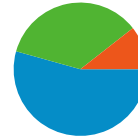

- **Direct Traffic**
  543,573.00 (54.34%)
- **Search Engines**
  351,041.00 (35.09%)
- **Referring Sites**
  105,385.00 (10.53%)
- **Other**
  336 (0.03%)

Top Traffic Sources

Sources	Visits	% visits	Keywords	Visits	% visits
(direct) ((none))	543,573	54.34%	time.mk	96,578	27.51%
google (organic)	327,635	32.75%	time mk	36,762	10.47%
facebook.com (referral)	35,217	3.52%	time.com.mk	14,148	4.03%
google.com (referral)	16,546	1.65%	www.time.mk	12,558	3.58%
bing (organic)	7,495	0.75%	http://www.time.mk/	8,145	2.32%