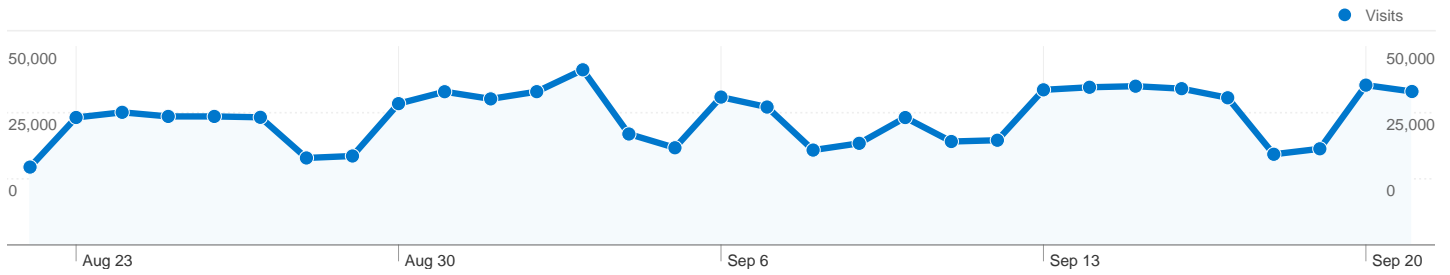

# Screen Resolutions

Aug 22, 2010 - Sep 21, 2010

Comparing to: Site

1,000,335 visits used 831 screen resolutions

Site Usage

<b>Visits</b> <b>1,000,335</b> % of Site Total: 100.00%	<b>Pages/Visit</b> <b>1.83</b> Site Avg: 1.83 (0.00%)	<b>Avg. Time on Site</b> <b>00:05:20</b> Site Avg: 00:05:20 (0.00%)	<b>% New Visits</b> <b>10.13%</b> Site Avg: 10.10% (0.31%)	<b>Bounce Rate</b> <b>75.86%</b> Site Avg: 75.86% (0.00%)
--	--	--	---	--

Screen Resolution	Visits	Visits	Visits
1024x768	240,597	24.05%	
1280x800	183,919	18.39%	
1280x1024	139,673	13.96%	
1440x900	114,912	11.49%	
1366x768	63,374	6.34%	
1680x1050	48,567	4.86%	
1152x864	27,599	2.76%	
1920x1080	16,337	1.63%	
1024x600	15,994	1.60%	
1360x768	13,850	1.38%	